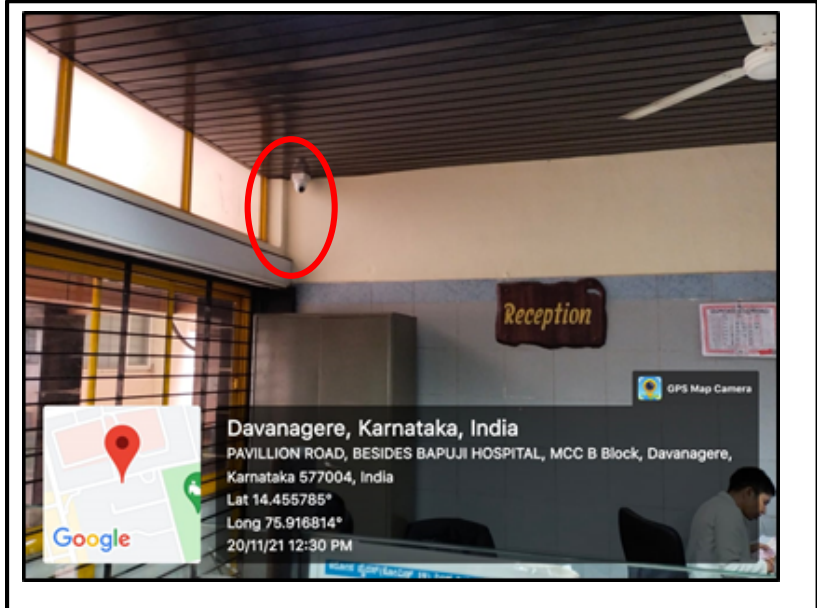

SAFETY & SECURITY

CC TV cameras in the campus

Monitor for CC TV camera recordings

SAFETY OF GIRLS TRANSPORTATION FROM HOSTEL TO COLLEGE & VISA VERSA

COMMON ROOMS

**COMMON ROOMS FOR BOYS & GIRLS
WITH LOCKER FACILITY**