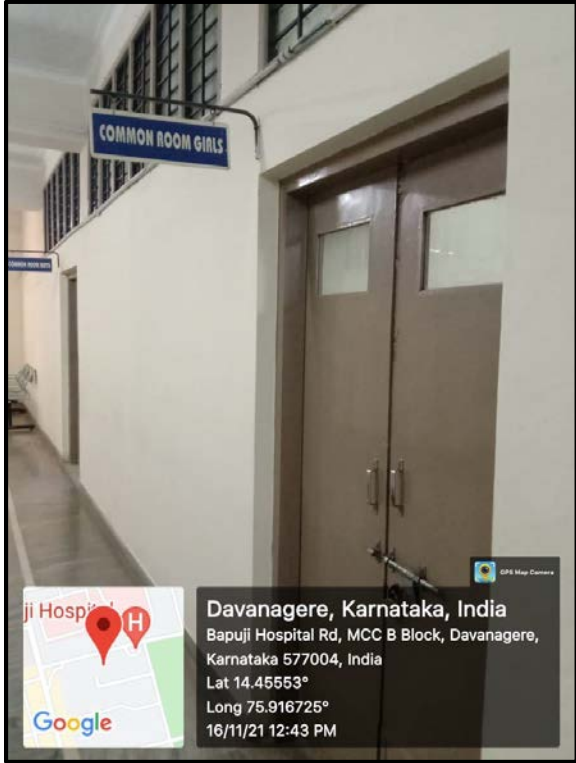

SAFETY & SECURITY

CC TV cameras in the campus

Monitor for CC TV camera recordings

SAFETY OF GIRLS TRANSPORTATION FROM HOSTEL TO COLLEGE & VISA VERSA

COMMON ROOMS

**COMMON ROOMS FOR BOYS & GIRLS
WITH LOCKER FACILITY**

DUTY DOCTORS ROOM

COUNSELLING ROOM

SISTERS ROOM