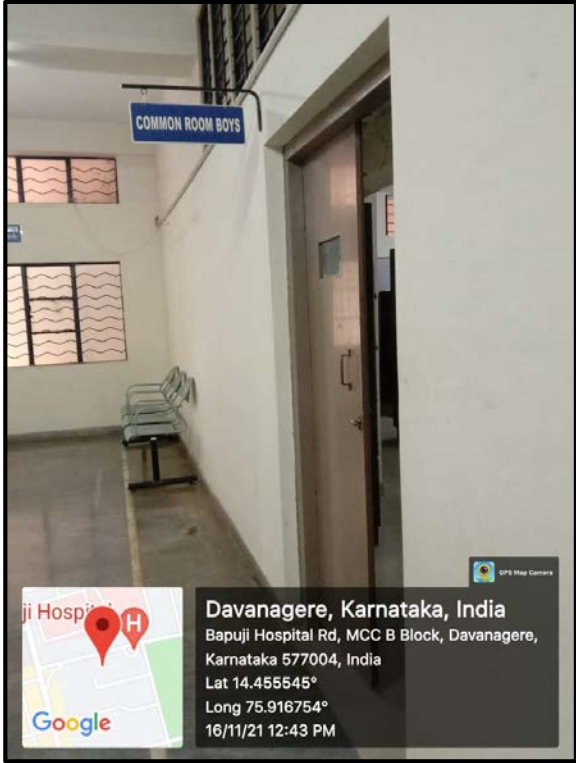

SAFETY & SECURITY

CC TV cameras in the campus

Monitor for CC TV camera recordings

SAFETY OF GIRLS TRANSPORTATION FROM HOSTEL TO COLLEGE & VISA VERSA

COMMON ROOMS

**COMMON ROOMS FOR BOYS & GIRLS
WITH LOCKER FACILITY**

DUTY DOCTORS ROOM

COUNSELLING ROOM

SISTERS ROOM