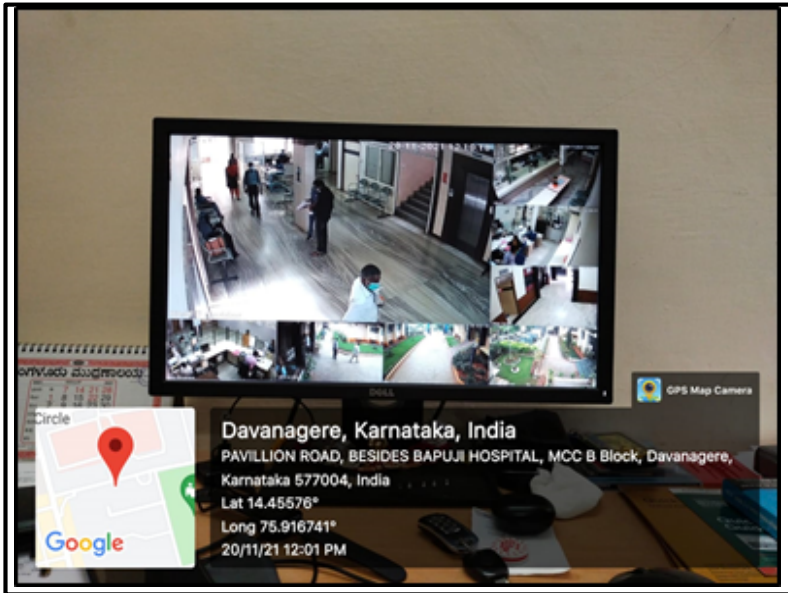

SAFETY & SECURITY

CC TV cameras in the campus

Monitor for CC TV camera recordings

SAFETY OF GIRLS TRANSPORTATION FROM HOSTEL TO COLLEGE & VISA VERSA

COMMON ROOMS

**COMMON ROOMS FOR BOYS & GIRLS
WITH LOCKER FACILITY**